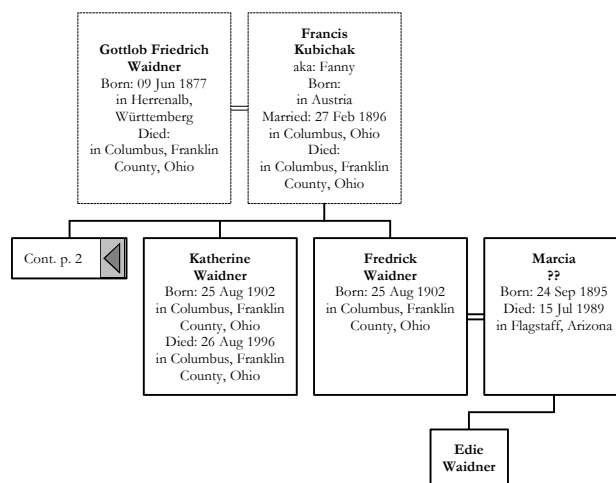

The Descendents Of
Gottlob and Friedrich Waidner

Prepared by

John T. Waidner

Carmel, Indiana

07 November 2000

Table of Contents

Descendant Tree for Gottlob and Friedrich Waidner	2
Register Report: Descendents of Gottlob and Friedrich Waidner	6
Outline Descendant Tree: Descendents of Gottlob and Friedrich Waidner	11
Revision Record.....	12
Index	13

Descendents of Gottlieb and Fredrick Waidner

Descendents of Gottlieb and Fredrick Waidner

Descendents of Gottlieb and Fredrick Waidner

Descendents of Gottlieb and Fredrick Waidner

Descendents of Gottlieb and Fredrick Waidner

Generation No. 1

1. KARL FRIEDERICH¹ WAIDNER¹ was born 1845 in Herrenalb, Württemberg². He married FRIEDERICKE ELISABETHE WAIDNER³ 01 Jun 1868 in Evangelisch, Herrenalb, Württemberg.

Notes for KARL FRIEDERICH WAIDNER: