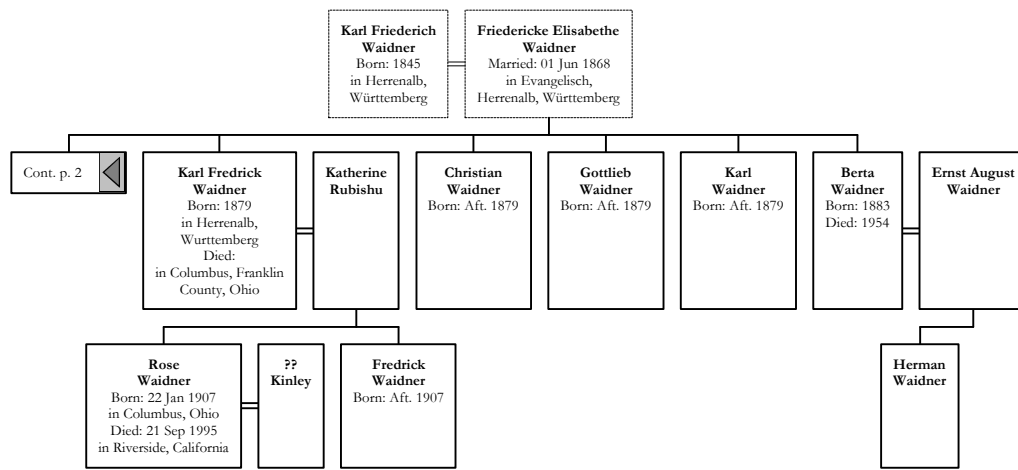

Descendents of Gottlieb and Fredrick Waidner