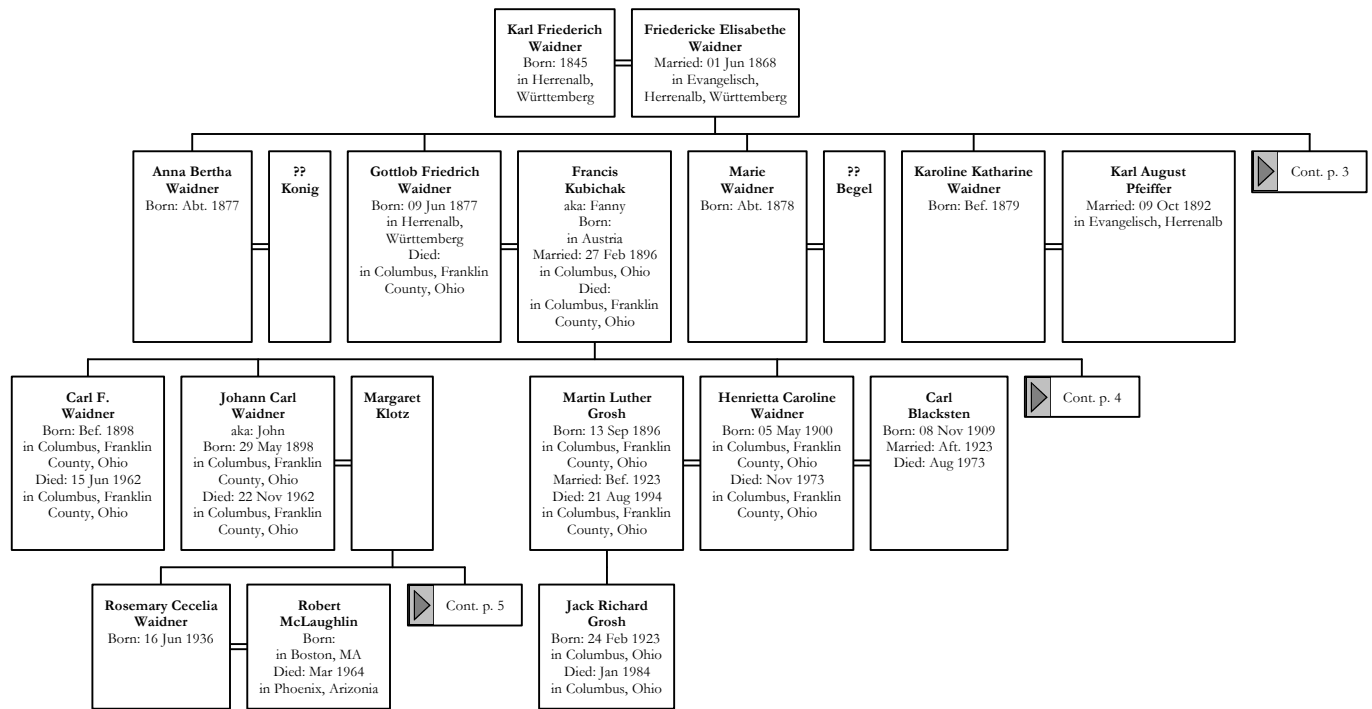

Table of Contents

Descendant Tree for Gottlob and Friedrich Waidner	2
Register Report: Descendents of Gottlob and Friedrich Waidner	6
Outline Descendant Tree: Descendents of Gottlob and Friedrich Waidner	11
Revision Record.....	12
Index	13

Descendents of Gottlieb and Fredrick Waidner