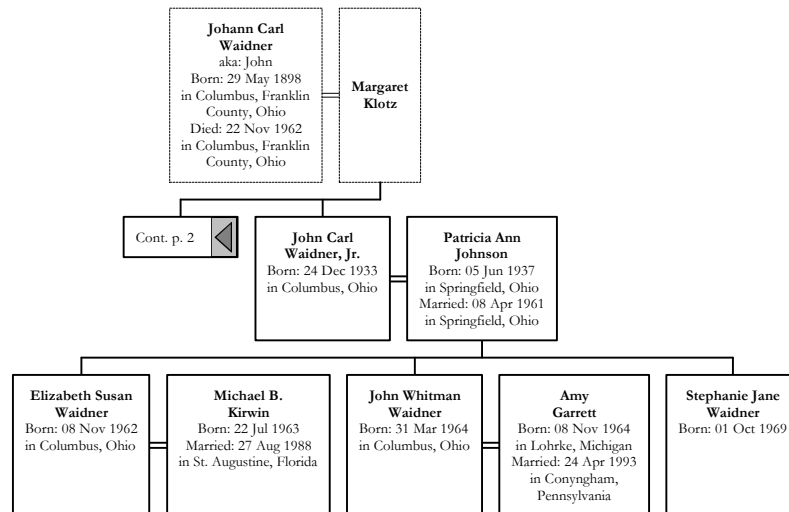

The Descendents Of
Gottlob and Friedrich Waidner

Prepared by

John T. Waidner

Carmel, Indiana

07 November 2000

Table of Contents

Descendant Tree for Gottlob and Friedrich Waidner	2
Register Report: Descendents of Gottlob and Friedrich Waidner	6
Outline Descendant Tree: Descendents of Gottlob and Friedrich Waidner	11
Revision Record.....	12
Index	13

Descendents of Gottlieb and Fredrick Waidner

Descendents of Gottlieb and Fredrick Waidner

Descendents of Gottlieb and Fredrick Waidner

Descendents of Gottlieb and Fredrick Waidner

Descendents of Gottlieb and Fredrick Waidner

Generation No. 1

1. KARL FRIEDERICH¹ WAIDNER¹ was born 1845 in Herrenalb, Württemberg². He married FRIEDERICKE ELISABETHE WAIDNER³ 01 Jun 1868 in Evangelisch, Herrenalb, Württemberg.

Notes for KARL FRIEDERICH WAIDNER:

Generation No. 2

2. GOTTLOB FRIEDRICH² WAIDNER (*KARL FRIEDERICH*)⁹ was born 09 Jun 1877 in Herrenalb, Württemberg¹⁰, and died in Columbus, Franklin County, Ohio¹¹. He married FRANCIS KUBICHAK¹¹ 27 Feb 1896 in Columbus, Ohio¹¹. She was born in Austria¹¹, and died in Columbus, Franklin County, Ohio¹¹.